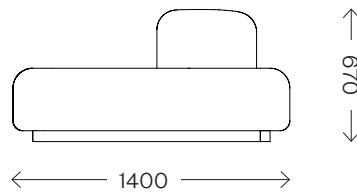

# Cloud Sofa

Dimensions (mm)	Length	2160
	Width	1400
	Height	670
	S.H.	400
Upholstery	Zinc Zumirez or COM	
Base Material	Mild Steel	
Lead time	10–12 weeks	
Made for you	With each piece being handmade to order, we can adapt in size and finish to suit your home or project	