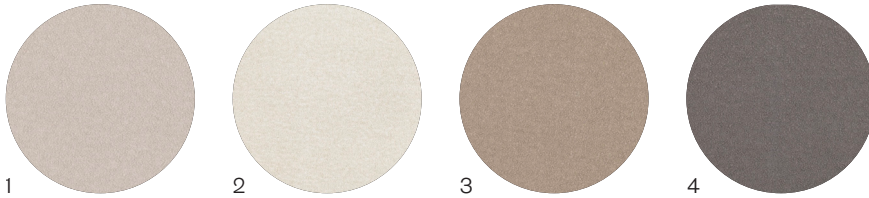

Cloud Sofa

Materials & finishes

Upholstery

Base Finish