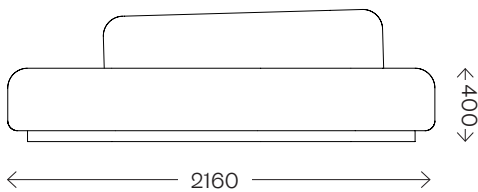

# Cloud Sofa

Dimensions (mm)	Length	2160
	Width	1400
	Height	670
	S.H.	400
Upholstery	Zinc Zumirez or COM	
Base Material	Mild Steel	
Lead time	10–12 weeks	
Made for you	With each piece being handmade to order, we can adapt in size and finish to suit your home or project	