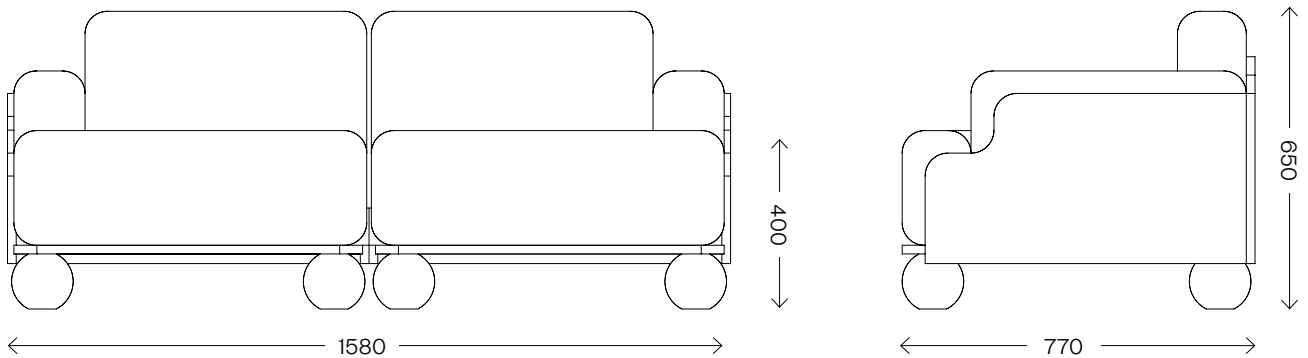

# Cove 2.5 Sofa

Dimensions	Length	1580
	Width	770
	Height	650
	S.H.	400
Upholstery	Tibor, Yarn Collective or COM	
Frame Material	Solid Oak	
Frame Finish	PU Laquered	
Lead time	10–12 weeks	
Made for you	With each piece being handmade to order, we can adapt in size and finish to suit your home or project	