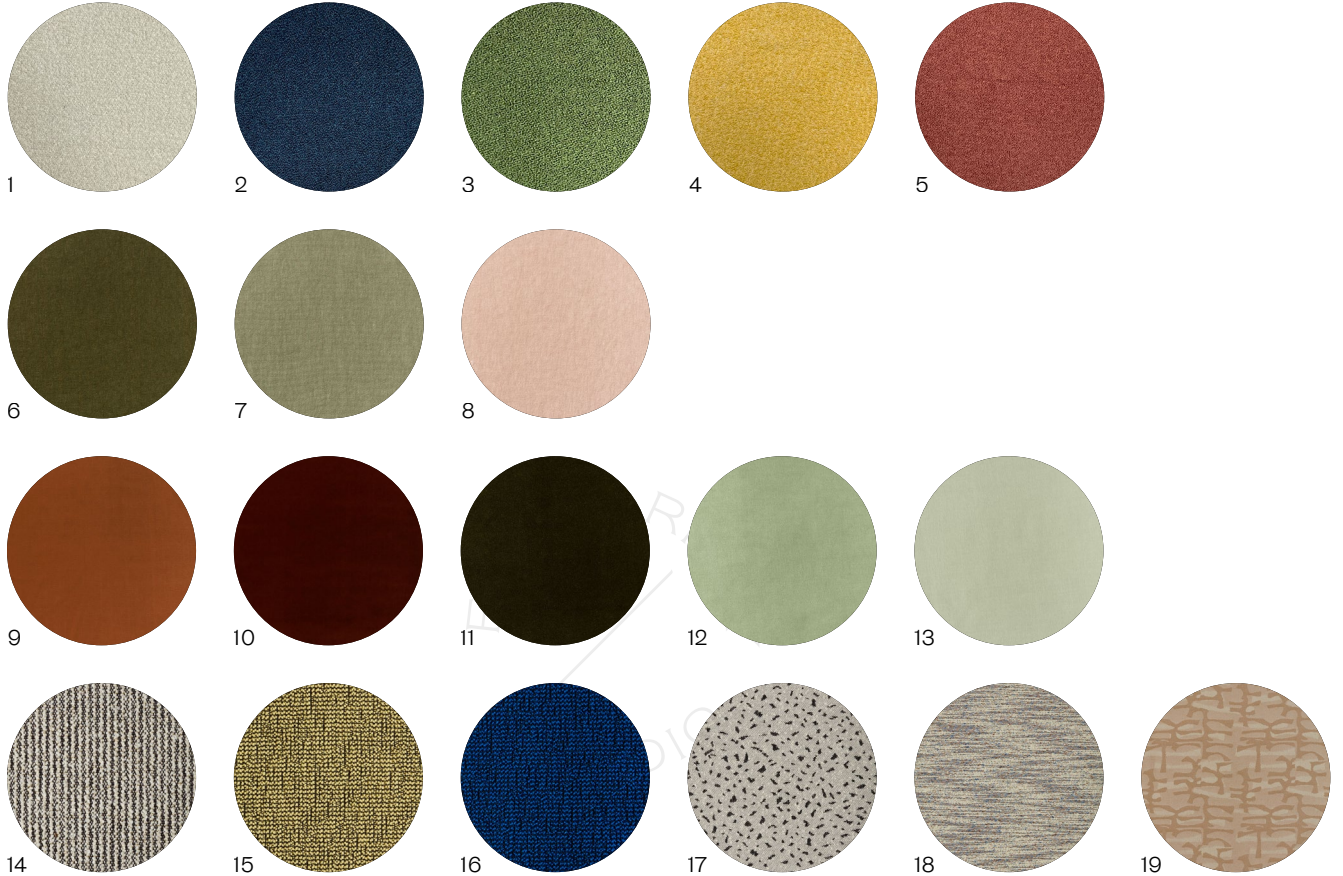

Cove 2.5 Sofa

Materials & finishes

Upholstery

Frame Finish

Key

- 1 Chalk Off-White Tibor Boucle
- 2 Midnight Blue Tibor Boucle
- 3 Woodland Green Tibor Boucle
- 4 Straw Yellow Tibor Boucle
- 5 Terracotta Tibor Boucle
- 6 Olive YC Mila Recycled Linen
- 7 Sage YC Mila Recycled Linen
- 8 Millennial Pink YC Mila Recycled Linen
- 9 Cinnamon YC Regent Velvet

- 10 Burn YC Regent Velvet
- 11 Moss YC Regent Velvet
- 12 Sage YC Regent Velvet
- 13 Pistachio YC Regent Velvet
- 14 Eroica Ecrú Tibor
- 15 Citron Iris Tibor
- 16 Cobalt Iris Tibor
- 17 Monochrome Super Granite Tibor
- 18 Timber and Cobalt Blob Tibor
- 19 Natural Pagoda Tibor

- 20 Natural Oak

2/2