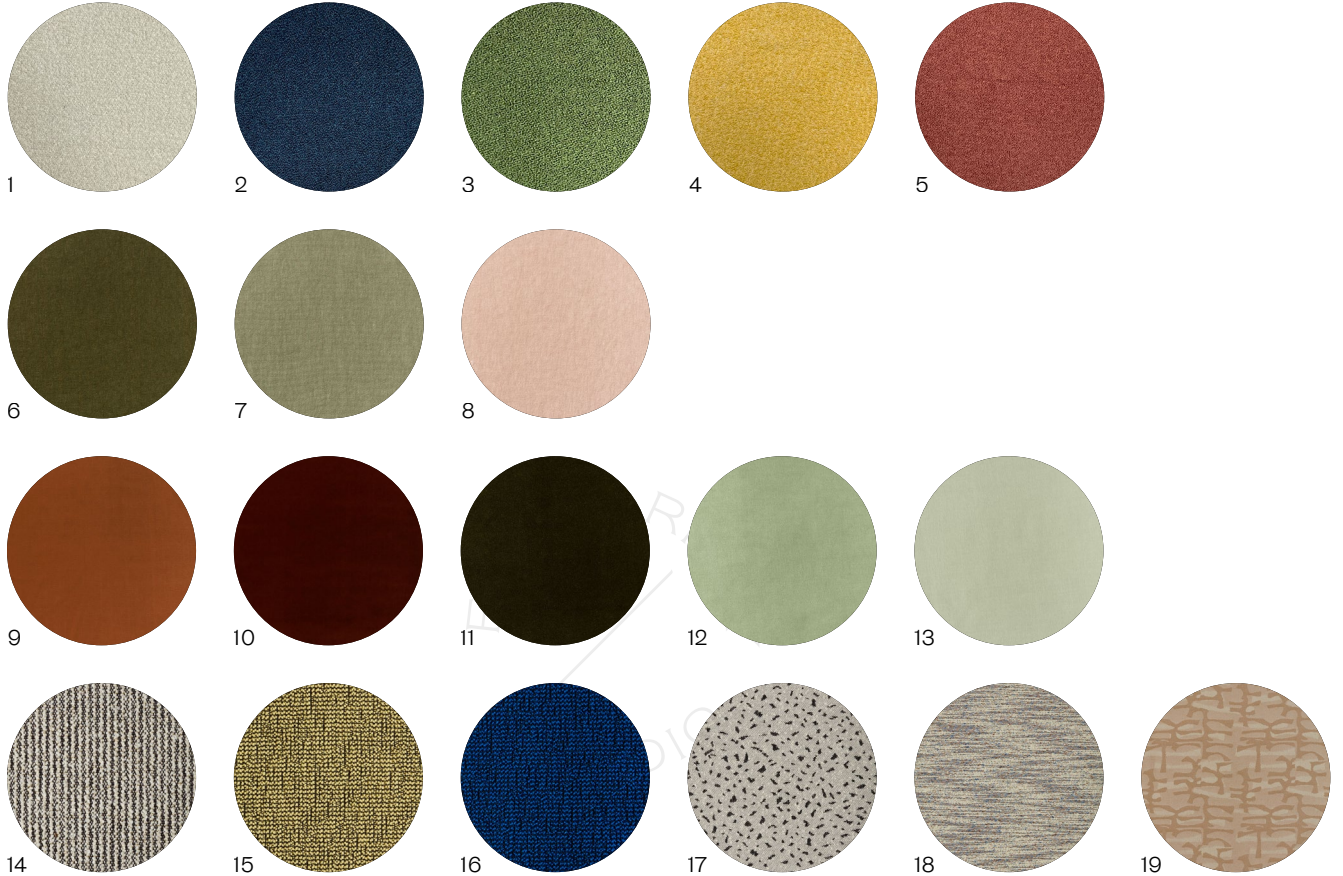

Cove 3.5 Sofa

Dimensions	Length	2210
	Width	770
	Height	650
	S.H.	400
Upholstery	Tibor, Yarn Collective or COM	
Frame Material	Solid Oak	
Frame Finish	PU Laquered	
Lead time	10–12 weeks	
Made for you	With each piece being handmade to order, we can adapt in size and finish to suit your home or project	

Frame Finish

Key

- 1 Chalk Off-White Tibor Boucle
- 2 Midnight Blue Tibor Boucle
- 3 Woodland Green Tibor Boucle
- 4 Straw Yellow Tibor Boucle
- 5 Terracotta Tibor Boucle
- 6 Olive YC Mila Recycled Linen
- 7 Sage YC Mila Recycled Linen
- 8 Millennial Pink YC Mila Recycled Linen
- 9 Cinnamon YC Regent Velvet

- 10 Burn YC Regent Velvet
- 11 Moss YC Regent Velvet
- 12 Sage YC Regent Velvet
- 13 Pistachio YC Regent Velvet
- 14 Eroica Ecrú Tibor
- 15 Citron Iris Tibor
- 16 Cobalt Iris Tibor
- 17 Monochrome Super Granite Tibor
- 18 Timber and Cobalt Blob Tibor
- 19 Natural Pagoda Tibor