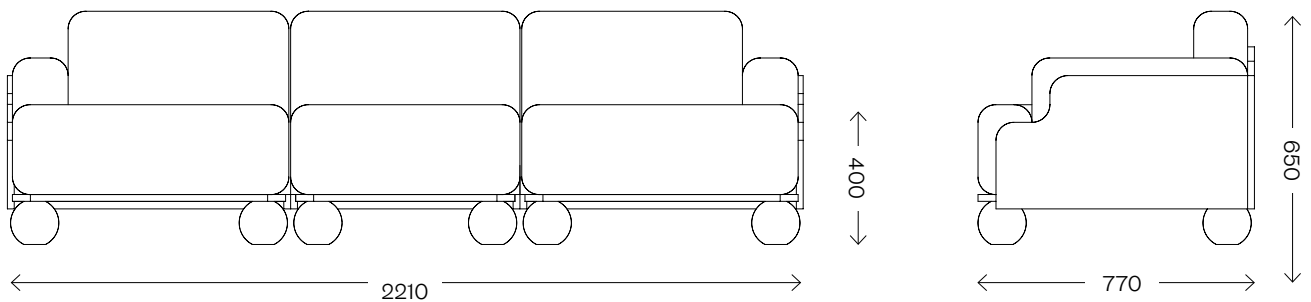

Cove 3.5 Sofa

Dimensions	Length	2210
	Width	770
	Height	650
	S.H.	400
Upholstery	Tibor, Yarn Collective or COM	
Frame Material	Solid Oak	
Frame Finish	PU Laquered	
Lead time	10–12 weeks	
Made for you	With each piece being handmade to order, we can adapt in size and finish to suit your home or project	