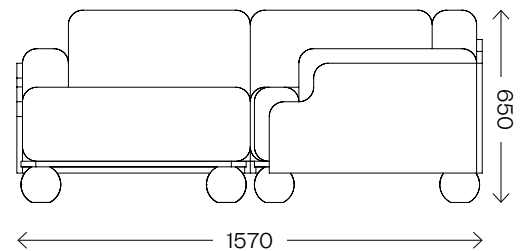

Cove Corner Sofa

Dimensions	Length	2210
	Width	1570
	Height	650
	S.H.	400
Upholstery	Tibor, Yarn Collective or COM	
Frame Material	Solid Oak	
Frame Finish	PU Laquered	
Lead time	10–12 weeks	
Made for you	With each piece being handmade to order, we can adapt in size and finish to suit your home or project	