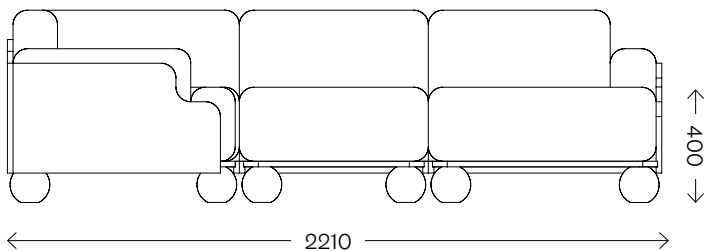

Cove Corner Sofa

Dimensions	Length	2210
	Width	1570
	Height	650
	S.H.	400
Upholstery	Tibor, Yarn Collective or COM	
Frame Material	Solid Oak	
Frame Finish	PU Laquered	
Lead time	10–12 weeks	
Made for you	With each piece being handmade to order, we can adapt in size and finish to suit your home or project	