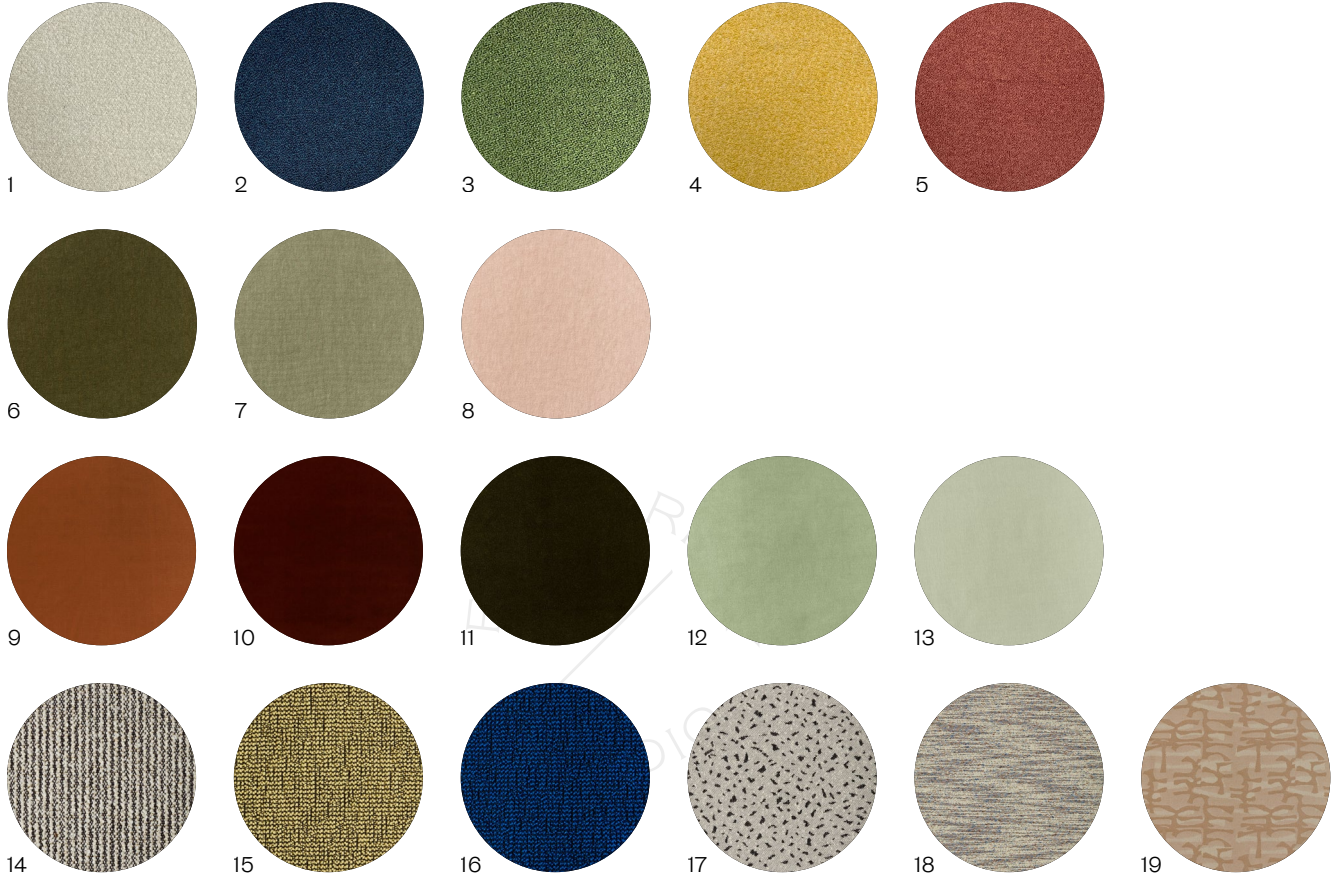

Cove Corner Sofa

Dimensions	Length	2210
	Width	1570
	Height	650
	S.H.	400
Upholstery	Tibor, Yarn Collective or COM	
Frame Material	Solid Oak	
Frame Finish	PU Laquered	
Lead time	10–12 weeks	
Made for you	With each piece being handmade to order, we can adapt in size and finish to suit your home or project	

Cove Corner Sofa Materials & finishes

Upholstery

Frame Finish

Key

- 1 Chalk Off-White Tibor Boucle
- 2 Midnight Blue Tibor Boucle
- 3 Woodland Green Tibor Boucle
- 4 Straw Yellow Tibor Boucle
- 5 Terracotta Tibor Boucle
- 6 Olive YC Mila Recycled Linen
- 7 Sage YC Mila Recycled Linen
- 8 Millennial Pink YC Mila Recycled Linen
- 9 Cinnamon YC Regent Velvet

- 10 Burn YC Regent Velvet
- 11 Moss YC Regent Velvet
- 12 Sage YC Regent Velvet
- 13 Pistachio YC Regent Velvet
- 14 Eroica Ecrú Tibor
- 15 Citron Iris Tibor
- 16 Cobalt Iris Tibor
- 17 Monochrome Super Granite Tibor
- 18 Timber and Cobalt Blob Tibor
- 19 Natural Pagoda Tibor

- 20 Natural Oak

2/2