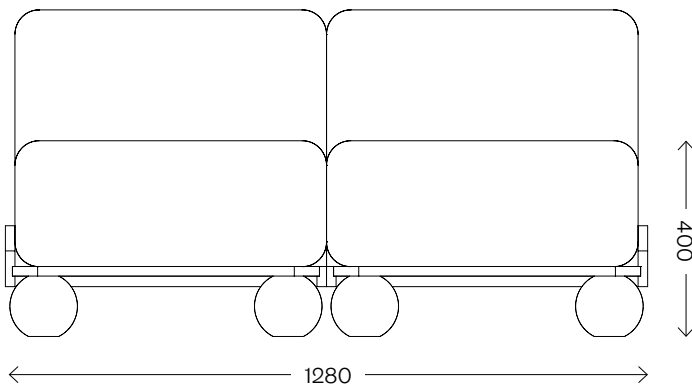

Cove Double Slipper

Dimensions	Length	1280
	Width	770
	Height	650
	S.H.	400
Upholstery	Tibor, Yarn Collective or COM	
Frame Material	Solid Oak	
Frame Finish	PU Laquered	
Lead time	10–12 weeks	
Made for you	With each piece being handmade to order, we can adapt in size and finish to suit your home or project	