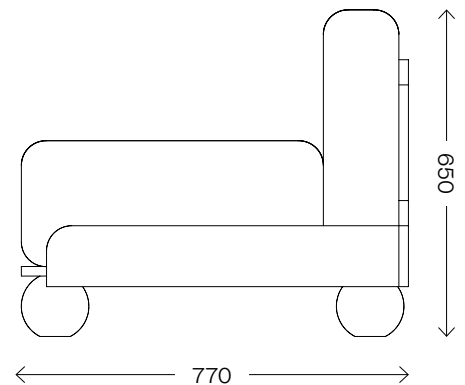

Cove Double Slipper

Dimensions	Length	1280
	Width	770
	Height	650
	S.H.	400
Upholstery	Tibor, Yarn Collective or COM	
Frame Material	Solid Oak	
Frame Finish	PU Laquered	
Lead time	10–12 weeks	
Made for you	With each piece being handmade to order, we can adapt in size and finish to suit your home or project	