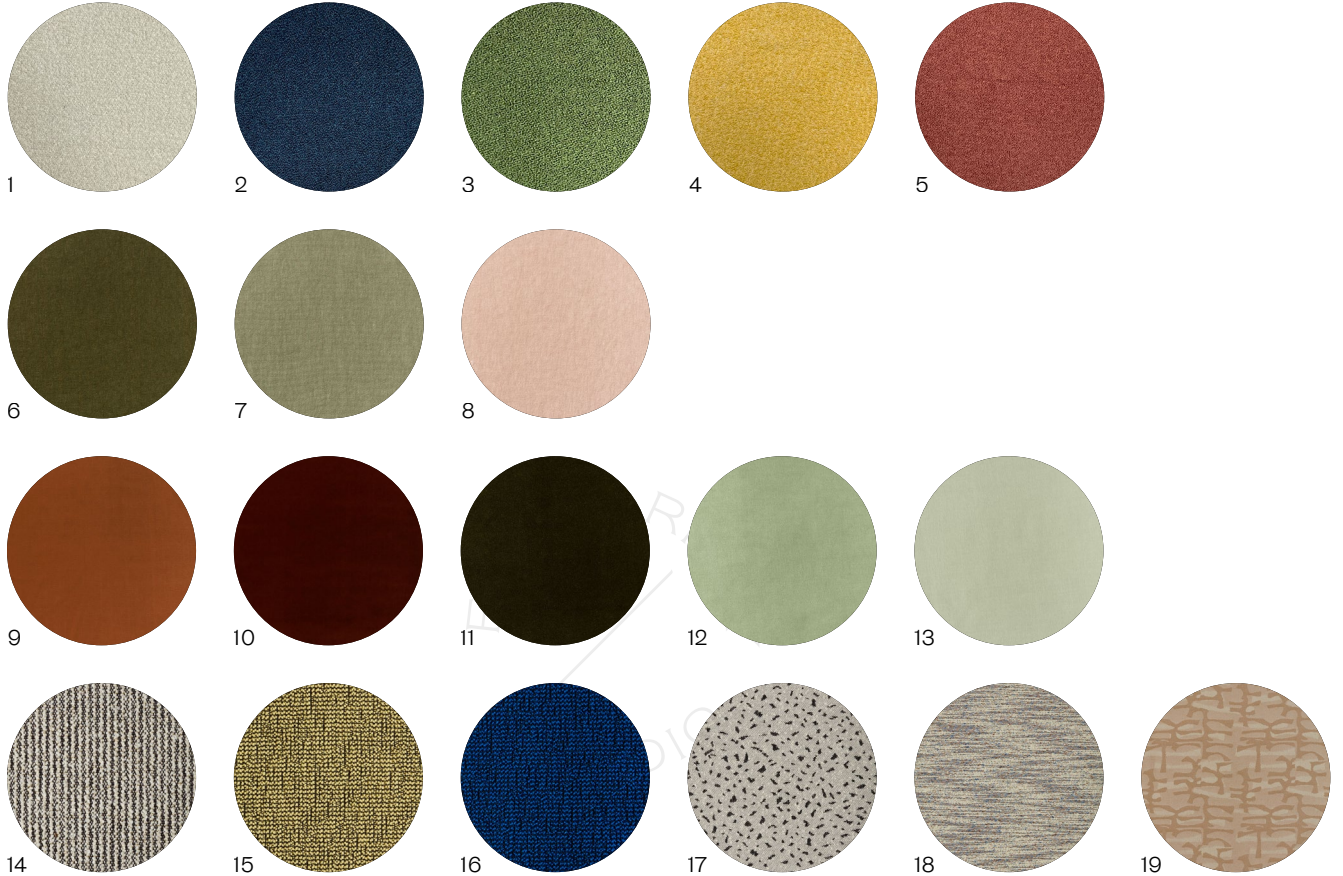

Cove Double Slipper

Dimensions	Length	1280
	Width	770
	Height	650
	S.H.	400
Upholstery	Tibor, Yarn Collective or COM	
Frame Material	Solid Oak	
Frame Finish	PU Laquered	
Lead time	10–12 weeks	
Made for you	With each piece being handmade to order, we can adapt in size and finish to suit your home or project	

Upholstery

Frame Finish

Key

- 1 Chalk Off-White Tibor Boucle
- 2 Midnight Blue Tibor Boucle
- 3 Woodland Green Tibor Boucle
- 4 Straw Yellow Tibor Boucle
- 5 Terracotta Tibor Boucle
- 6 Olive YC Mila Recycled Linen
- 7 Sage YC Mila Recycled Linen
- 8 Millennial Pink YC Mila Recycled Linen
- 9 Cinnamon YC Regent Velvet

- 10 Burn YC Regent Velvet
- 11 Moss YC Regent Velvet
- 12 Sage YC Regent Velvet
- 13 Pistachio YC Regent Velvet
- 14 Eroica Ecrú Tibor
- 15 Citron Iris Tibor
- 16 Cobalt Iris Tibor
- 17 Monochrome Super Granite Tibor
- 18 Timber and Cobalt Blob Tibor
- 19 Natural Pagoda Tibor