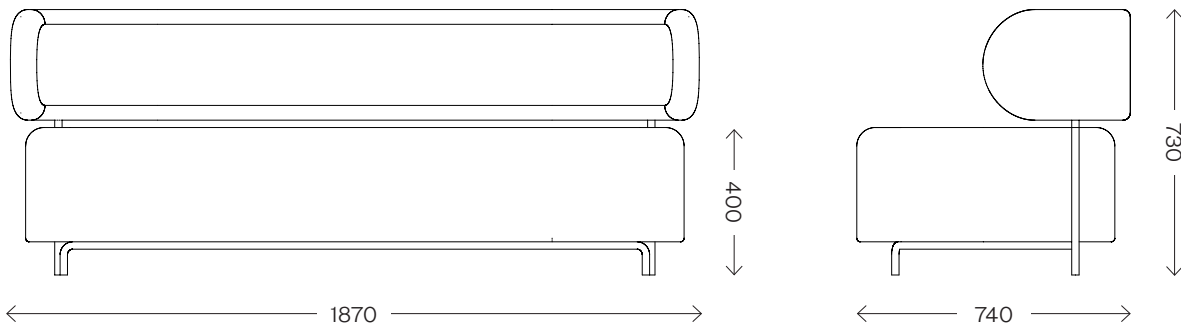

# Hug Sofa

Dimensions (mm)	Length	1870
	Width	740
	Height	730
	S.H.	400
Upholstery	Kvadrat Vidar or COM	
Frame Material	Mild Steel Bar	
Frame Finish	Powder Coated	
Lead time	10–12 weeks	
Made for you	With each piece being handmade to order, we can adapt in size and finish to suit your home or project	