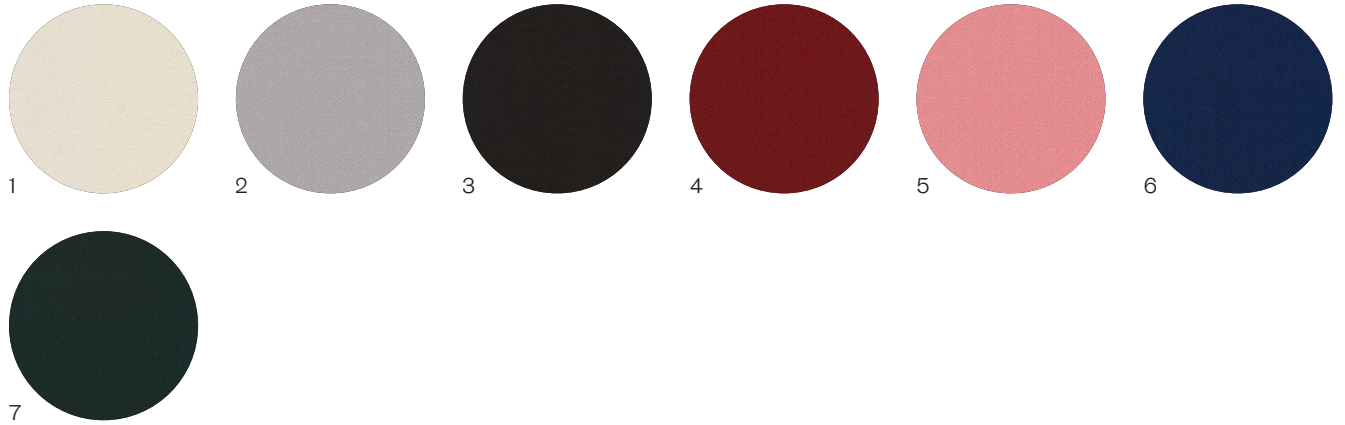

# Hug Sofa

Dimensions (mm)	Length	1870
	Width	740
	Height	730
	S.H.	400
Upholstery	Kvadrat Vidar or COM	
Frame Material	Mild Steel Bar	
Frame Finish	Powder Coated	
Lead time	10–12 weeks	
Made for you	With each piece being handmade to order, we can adapt in size and finish to suit your home or project	

### Key

- 1 Off-White Kvadrat Vidar
- 2 Grey Kvadrat Vidar
- 3 Black Kvadrat Vidar
- 4 Red Kvadrat Vidar
- 5 Pink Kvadrat Vidar
- 6 Blue Kvadrat Vidar
- 7 Green Kvadrat Vidar