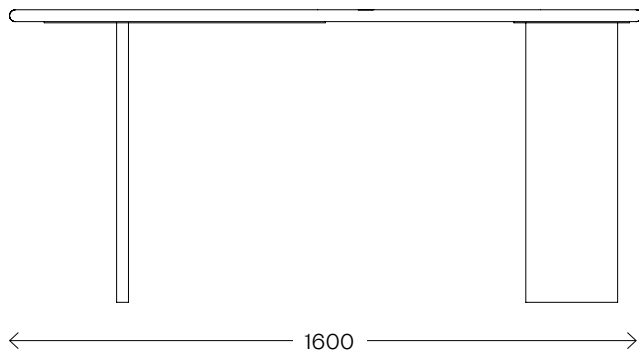

# Kidney Desk 1600

Dimensions (mm)	Length	1600
	Width	900
	Height	740
Top Material	Solid Oak	
Leg Material	Solid Oak	
Finish	PU Laquered	
Lead time	8–10 weeks	
Made for you	With each piece being handmade to order, we can adapt in size and finish to suit your home or project	