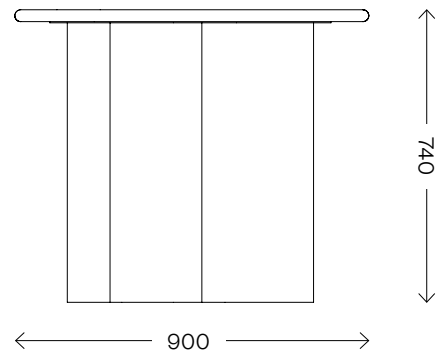

# Kidney Desk 1600

Dimensions (mm)	Length	1600
	Width	900
	Height	740
Top Material	Solid Oak	
Leg Material	Solid Oak	
Finish	PU Laquered	
Lead time	8–10 weeks	
Made for you	With each piece being handmade to order, we can adapt in size and finish to suit your home or project	