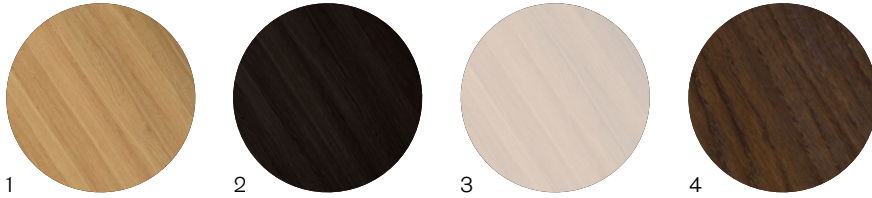

# Kidney Desk 1600

Dimensions (mm)	Length	1600
	Width	900
	Height	740
Top Material	Solid Oak	
Leg Material	Solid Oak	
Finish	PU Laquered	
Lead time	8–10 weeks	
Made for you	With each piece being handmade to order, we can adapt in size and finish to suit your home or project	

### Key

- 1 Natural Oak
- 2 Black Oak
- 3 White Oak
- 4 Chocolate Oak