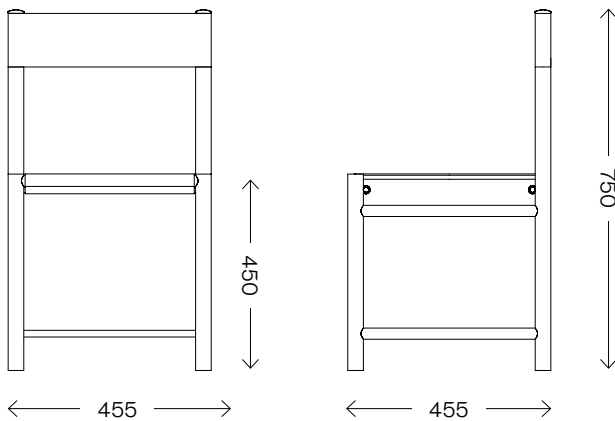

Loop Dining Chair

Dimensions (mm)	Length	455
	Width	455
	Height	750
	S.H.	450
Frame Material	Solid Oak	
Frame Finish	PU Laquered	
Upholstery	Saddle Leather	
Lead time	8–10 weeks	
Made for you	With each piece being handmade to order, we can adapt in size and finish to suit your home or project	