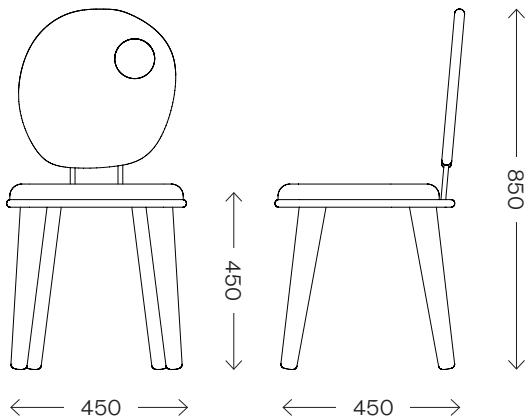

# Pebble Dining Chair

Dimensions (mm)	Length	450
	Width	450
	Height	850
	S.H.	450
Upholstery	Dedar Karakorum	
Frame Material	Solid Oak	
Frame Finish	PU Laquered	
Lead time	8–10 weeks	
Made for you	With each piece being handmade to order, we can adapt in size and finish to suit your home or project	