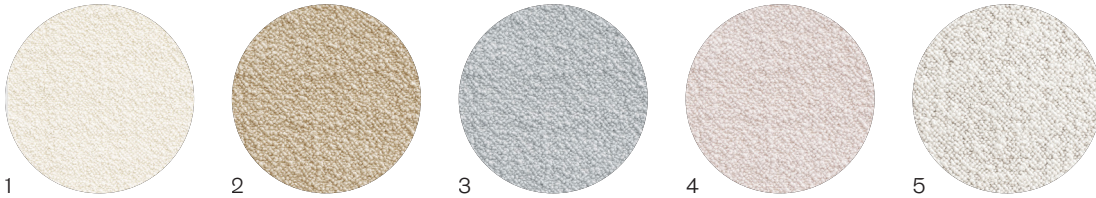

Pebble Dining Chair Materials & finishes

Upholstery