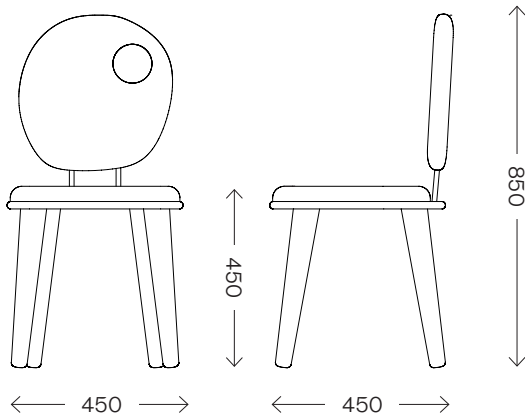

# Upholstered Pebble Dining Chair

Dimensions (mm)	Length	450
	Width	450
	Height	850
	S.H.	450
Upholstery	Dedar Karakorum	
Frame Material	Solid Oak	
Frame Finish	PU Laquered	
Lead time	8–10 weeks	
Made for you	With each piece being handmade to order, we can adapt in size and finish to suit your home or project	