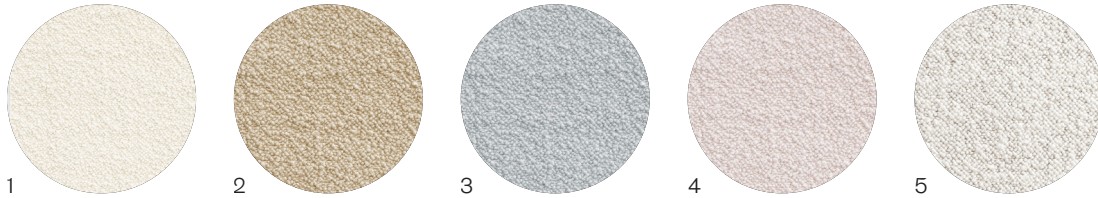

Upholstered Pebble Dining Chair

Upholstery