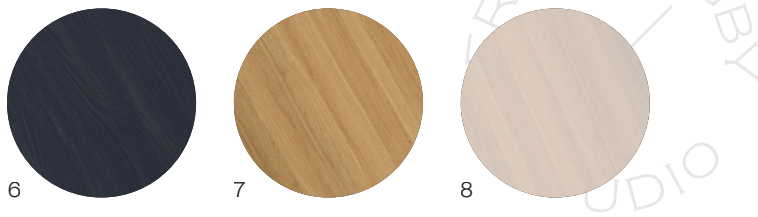

Frame Finish

Key

1	Dedar Karakorum Ivory Boucle	6	Black Oak
2	Dedar Karakorum Duna Boucle	7	Natural Oak
3	Dedar Karakorum Perla Boucle	8	White Oak
4	Dedar Karakorum Rose Boucle		
5	Dedar Karakorum Ecume Boucle