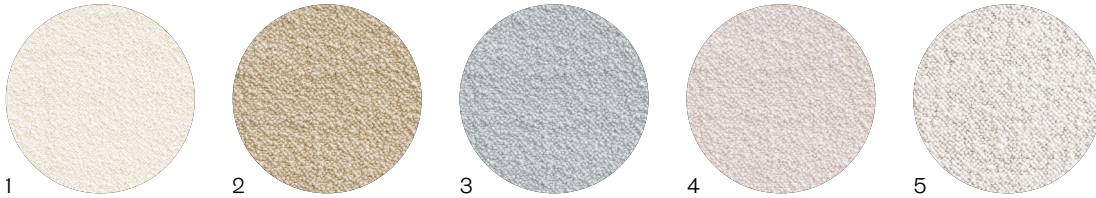

Pebble Chaise Lounge

Dimensions (mm)	Length	2400
	Width	715
	Height	740
	S.H.	400
Upholstery	Dedar Karakorum or COM	
Frame Material	Solid Oak	
Frame Finish	Hand-Oiled	
Lead time	10–12 weeks	
Made for you	With each piece being handmade to order, we can adapt in size and finish to suit your home or project	

Upholstery

Frame Finish

Key

- | | | | |
|---|------------------------------|---|-------------|
| 1 | Dedar Karakorum Ivory Boucle | 6 | Black Oak |
| 2 | Dedar Karakorum Duna Boucle | 7 | Natural Oak |
| 3 | Dedar Karakorum Perla Boucle | 8 | White Oak |
| 4 | Dedar Karakorum Rose Boucle | | |
| 5 | Dedar Karakorum Ecume Boucle | | |