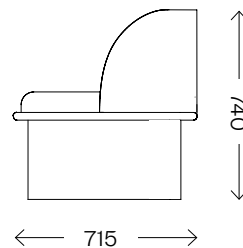

Pebble Chaise Lounge

Dimensions (mm)	Length	2400
	Width	715
	Height	740
	S.H.	400
Upholstery	Dedar Karakorum or COM	
Frame Material	Solid Oak	
Frame Finish	Hand-Oiled	
Lead time	10–12 weeks	
Made for you	With each piece being handmade to order, we can adapt in size and finish to suit your home or project	