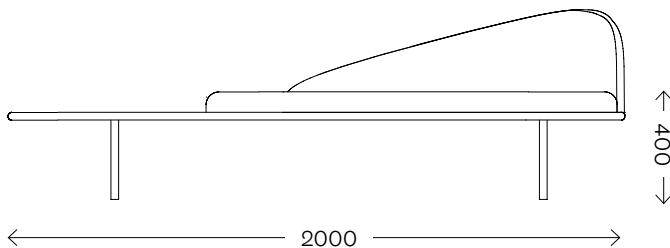

Pebble Chaise Lounge

Dimensions (mm)	Length	2400
	Width	715
	Height	740
	S.H.	400
Upholstery	Dedar Karakorum or COM	
Frame Material	Solid Oak	
Frame Finish	Hand-Oiled	
Lead time	10–12 weeks	
Made for you	With each piece being handmade to order, we can adapt in size and finish to suit your home or project	