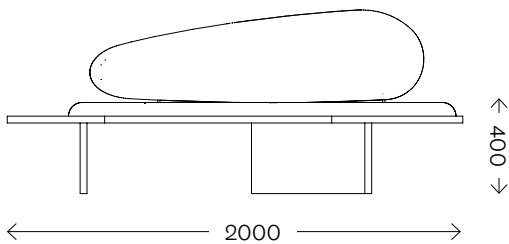

Pebble Sofa

Dimensions (mm)	Length	2000
	Width	850
	Height	810
	S.H.	400
Upholstery	Dedar Karakorum or COM	
Frame Material	Solid Oak	
Frame Finish	Hand-Oiled	
Lead time	10–12 weeks	
Made for you	With each piece being handmade to order, we can adapt in size and finish to suit your home or project	