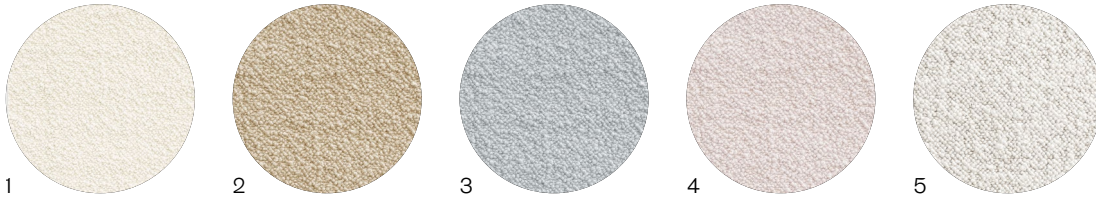

Pebble Sofa

Dimensions (mm)	Length	2000
	Width	850
	Height	810
	S.H.	400
Upholstery	Dedar Karakorum or COM	
Frame Material	Solid Oak	
Frame Finish	Hand-Oiled	
Lead time	10–12 weeks	
Made for you	With each piece being handmade to order, we can adapt in size and finish to suit your home or project	

Frame Finishes

Key

- | | | | |
|---|------------------------------|---|-------------|
| 1 | Dedar Karakorum Ivory Boucle | 6 | Black Oak |
| 2 | Dedar Karakorum Duna Boucle | 7 | Natural Oak |
| 3 | Dedar Karakorum Perla Boucle | 8 | White Oak |
| 4 | Dedar Karakorum Rose Boucle | | |
| 5 | Dedar Karakorum Ecume Boucle | | |