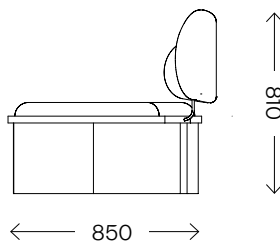

Pebble Sofa

Dimensions (mm)	Length	2000
	Width	850
	Height	810
	S.H.	400
Upholstery	Dedar Karakorum or COM	
Frame Material	Solid Oak	
Frame Finish	Hand-Oiled	
Lead time	10–12 weeks	
Made for you	With each piece being handmade to order, we can adapt in size and finish to suit your home or project	