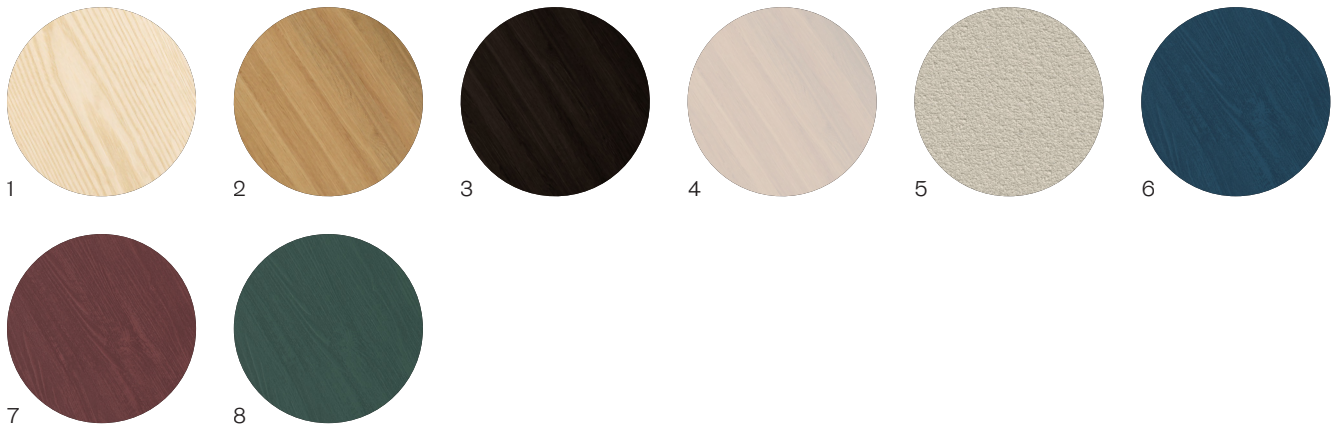

Raindrop 1000

Materials & finishes

Top Finishes