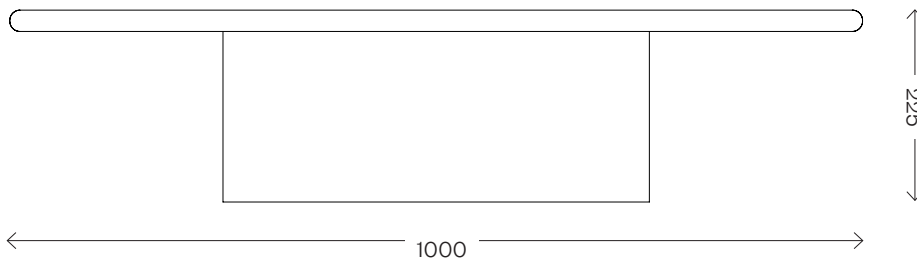

# Raindrop 1000

Dimensions (mm)	Length 1000 Width 1000 Height 225
Top Materials	Solid Oak and Ash, or Microcrete
Base Materials	Mild Steel, Veneered or Microcrete
Finishes	PU Laquered or Powder Coated
Lead time	6–8 weeks
Made for you	With each piece being handmade to order, we can adapt in size and finish to suit your home or project