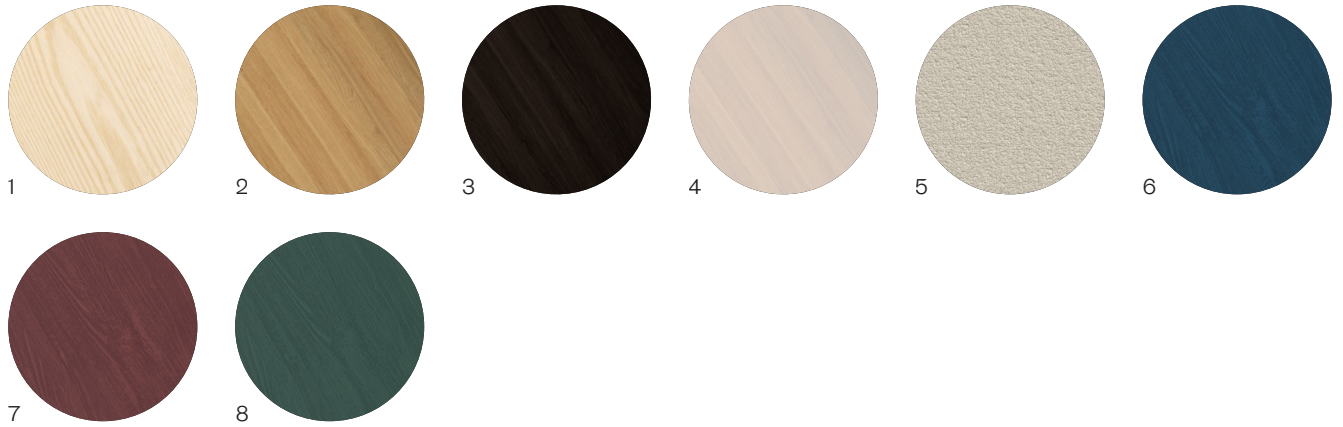

Raindrop 400

Dimensions (mm)	Length	400
	Width	400
	Height	425
Top Material	Solid Oak and Ash, or Microcrete	
Base Material	Mild Steel, Veneered or Microcrete	
Finishes	PU Laquered or Powder Coated	
Lead time	6–8 weeks	
Made for you	With each piece being handmade to order, we can adapt in size and finish to suit your home or project	

1/2

Raindrop 400

Materials & finishes

Top Finishes

Base Finishes

Key

- | | |
|------------------|-----------------------------|
| 1 Natural Ash | 9 Natural Ash |
| 2 Natural Oak | 10 Natural Oak |
| 3 Black Oak | 11 Black Oak |
| 4 White Oak | 12 White Oak |
| 5 Microcrete | 13 Microcrete |
| 6 Blue Ash | 14 Midnight Blue Mild Steel |
| 7 Terracotta Ash | 15 Terracotta Mild Steel |
| 8 Green Ash | 16 Moss Green Mild Steel |
| | 17 Pebble Grey Mild Steel |
| | 18 Patinated Mild Steel |