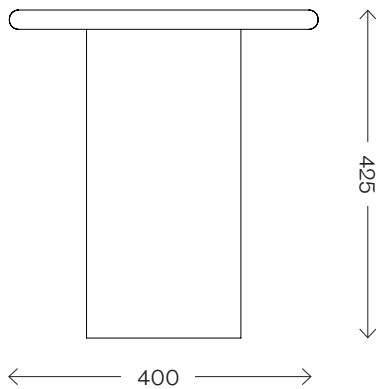

Raindrop 400

Dimensions (mm)	Length	400
	Width	400
	Height	425
Top Material	Solid Oak and Ash, or Microcrete	
Base Material	Mild Steel, Veneered or Microcrete	
Finishes	PU Laquered or Powder Coated	
Lead time	6–8 weeks	
Made for you	With each piece being handmade to order, we can adapt in size and finish to suit your home or project	