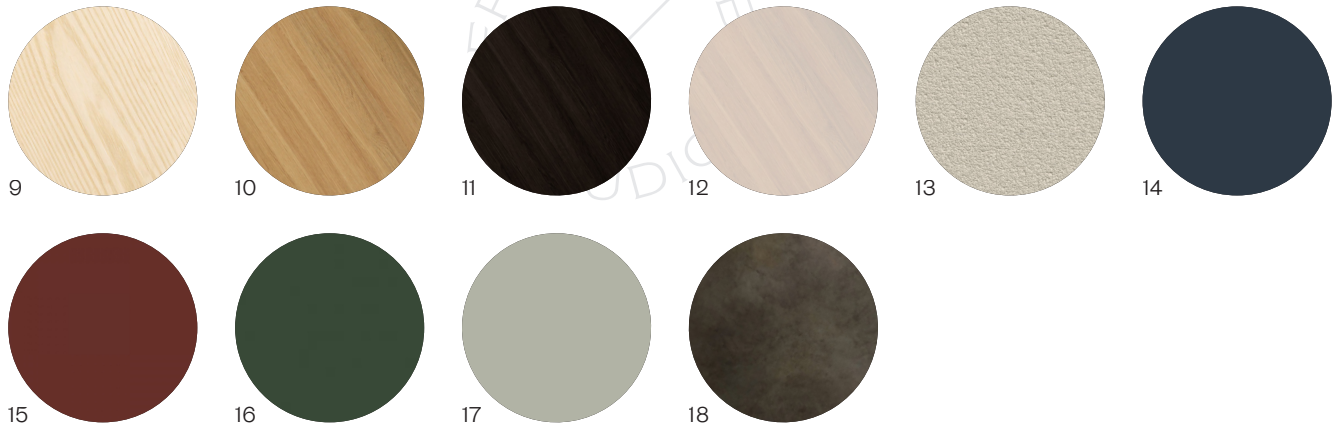

Raindrop 400

Dimensions (mm)	Length	400
	Width	400
	Height	425
Top Material	Solid Oak and Ash, or Microcrete	
Base Material	Mild Steel, Veneered or Microcrete	
Finishes	PU Laquered or Powder Coated	
Lead time	6–8 weeks	
Made for you	With each piece being handmade to order, we can adapt in size and finish to suit your home or project	

1/2

Raindrop 400

Materials & finishes

Top Finishes

Base Finishes

Key

- | | |
|------------------|-----------------------------|
| 1 Natural Ash | 9 Natural Ash |
| 2 Natural Oak | 10 Natural Oak |
| 3 Black Oak | 11 Black Oak |
| 4 White Oak | 12 White Oak |
| 5 Microcrete | 13 Microcrete |
| 6 Blue Ash | 14 Midnight Blue Mild Steel |
| 7 Terracotta Ash | 15 Terracotta Mild Steel |
| 8 Green Ash | 16 Moss Green Mild Steel |
| | 17 Pebble Grey Mild Steel |
| | 18 Patinated Mild Steel |