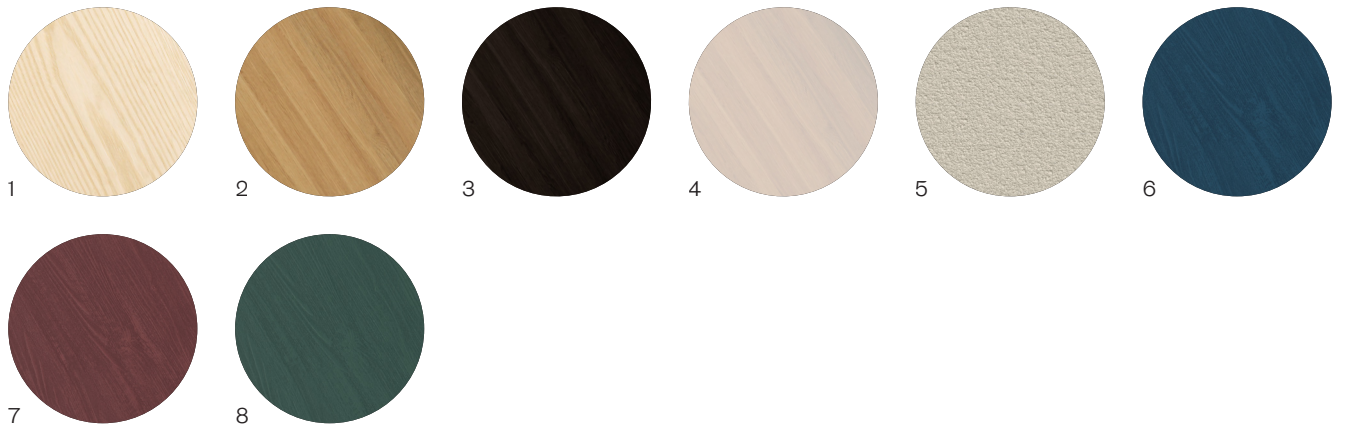

Raindrop 500

Dimensions (mm)	Length 500 Width 500 Height 375
Top Materials	Solid Oak and Ash, or Microcrete
Base Materials	Mild Steel, Veneered or Microcrete
Finishes	PU Laquered or Powder Coated
Lead time	6–8 weeks
Made for you	With each piece being handmade to order, we can adapt in size and finish to suit your home or project

Base Finishes

Key

- 1 Natural Ash
- 2 Natural Oak
- 3 Black Oak
- 4 White Oak
- 5 Microcrete
- 6 Blue Ash
- 7 Terracotta Ash
- 8 Green Ash

- 9 Natural Ash
- 10 Natural Oak
- 11 Black Oak
- 12 White Oak
- 13 Microcrete
- 14 Midnight Blue Mild Steel
- 15 Terracotta Mild Steel
- 16 Moss Green Mild Steel
- 17 Pebble Grey Mild Steel
- 18 Patinated Mild Steel