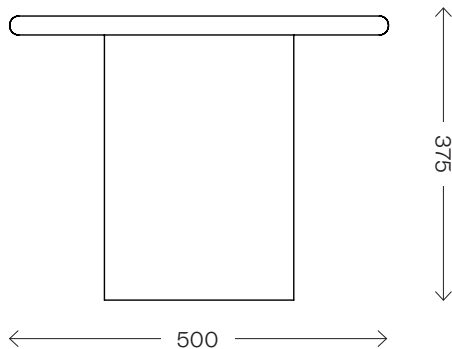

Raindrop 500

Dimensions (mm)	Length 500 Width 500 Height 375
Top Materials	Solid Oak and Ash, or Microcrete
Base Materials	Mild Steel, Veneered or Microcrete
Finishes	PU Laquered or Powder Coated
Lead time	6–8 weeks
Made for you	With each piece being handmade to order, we can adapt in size and finish to suit your home or project