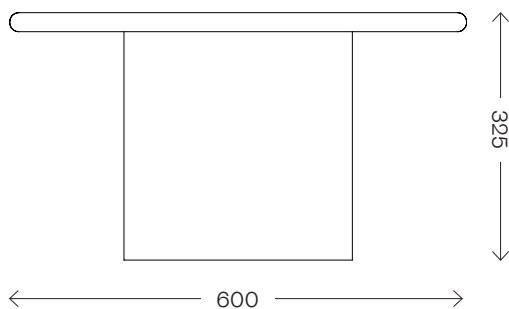

Raindrop 600

Dimensions (mm)	Length 600 Width 600 Height 325
Top Materials	Solid Oak and Ash, or Microcrete
Base Materials	Mild Steel, Veneered or Microcrete
Finishes	PU Laquered or Powder Coated
Lead time	6–8 weeks
Made for you	With each piece being handmade to order, we can adapt in size and finish to suit your home or project