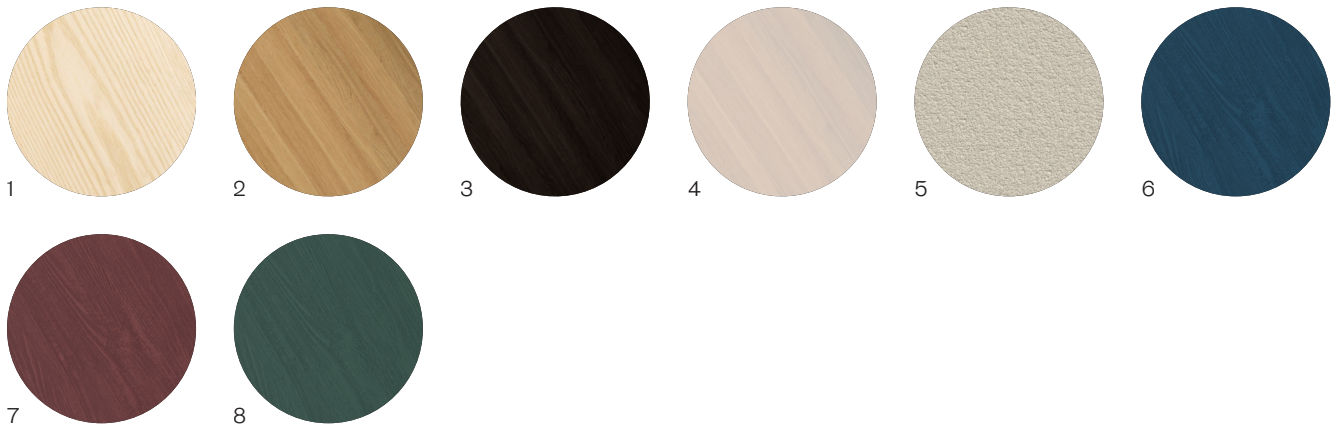

Raindrop 600

Dimensions (mm)	Length 600 Width 600 Height 325
Top Materials	Solid Oak and Ash, or Microcrete
Base Materials	Mild Steel, Veneered or Microcrete
Finishes	PU Laquered or Powder Coated
Lead time	6–8 weeks
Made for you	With each piece being handmade to order, we can adapt in size and finish to suit your home or project

Base Finishes

Key

- | | |
|------------------|-----------------------------|
| 1 Natural Ash | 9 Natural Ash |
| 2 Natural Oak | 10 Natural Oak |
| 3 Black Oak | 11 Black Oak |
| 4 White Oak | 12 White Oak |
| 5 Microcrete | 13 Microcrete |
| 6 Blue Ash | 14 Midnight Blue Mild Steel |
| 7 Terracotta Ash | 15 Terracotta Mild Steel |
| 8 Green Ash | 16 Moss Green Mild Steel |
| | 17 Pebble Grey Mild Steel |
| | 18 Patinated Mild Steel |