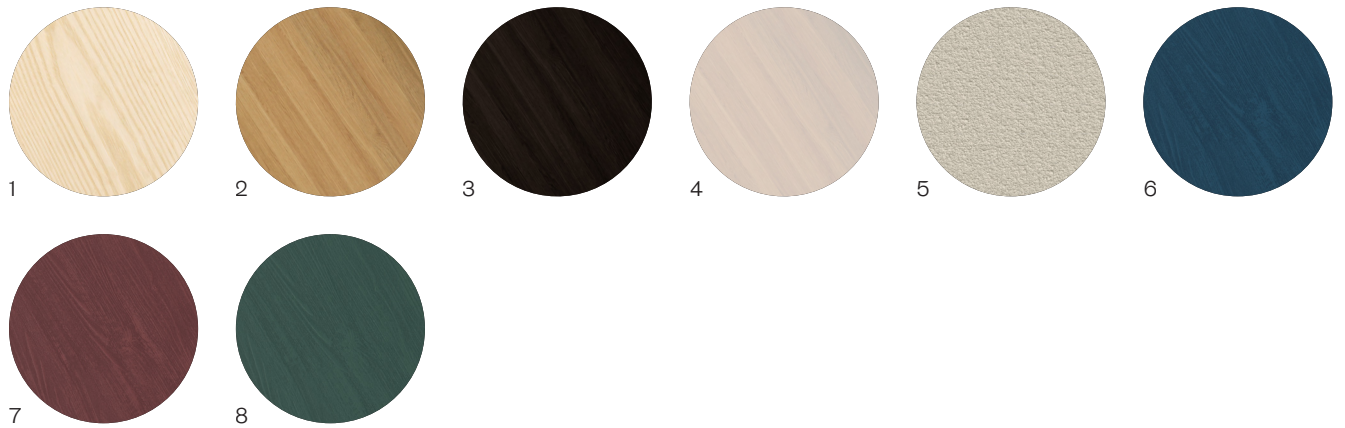

Raindrop Coffee Tables

Dimensions (mm)	600 (l) x 600 (w) x 325 (h) 800 (l) x 800 (w) x 275 (h) 1000 (l) x 1000 (w) x 225 (h)
Top Materials	Solid Oak and Ash, or Microcrete
Base Materials	Mild Steel, Veneered or Microcrete
Finishes	PU Laquered or Powder Coated
Lead time	6–8 weeks
Made for you	With each piece being handmade to order, we can adapt in size and finish to suit your home or project

Top Finishes

Base Finishes

Key

- | | |
|------------------|-----------------------------|
| 1 Natural Ash | 9 Natural Ash |
| 2 Natural Oak | 10 Natural Oak |
| 3 Black Oak | 11 Black Oak |
| 4 White Oak | 12 White Oak |
| 5 Microcrete | 13 Microcrete |
| 6 Blue Ash | 14 Midnight Blue Mild Steel |
| 7 Terracotta Ash | 15 Terracotta Mild Steel |
| 8 Green Ash | 16 Moss Green Mild Steel |
| | 17 Pebble Grey Mild Steel |
| | 18 Patinated Mild Steel |