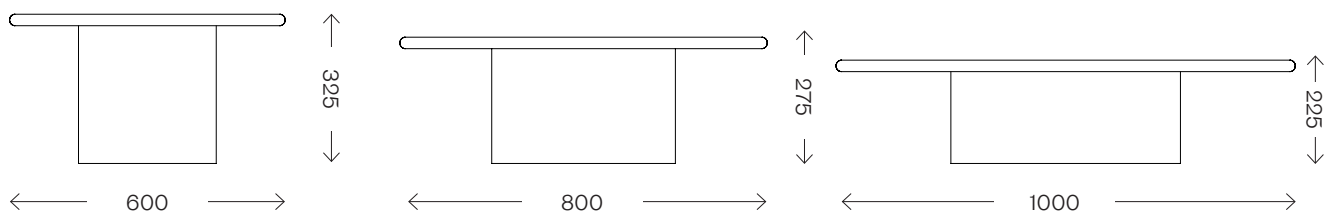

Raindrop Coffee Tables

Dimensions (mm)	600 (l) x 600 (w) x 325 (h) 800 (l) x 800 (w) x 275 (h) 1000 (l) x 1000 (w) x 225 (h)
Top Materials	Solid Oak and Ash, or Microcrete
Base Materials	Mild Steel, Veneered or Microcrete
Finishes	PU Laquered or Powder Coated
Lead time	6–8 weeks
Made for you	With each piece being handmade to order, we can adapt in size and finish to suit your home or project