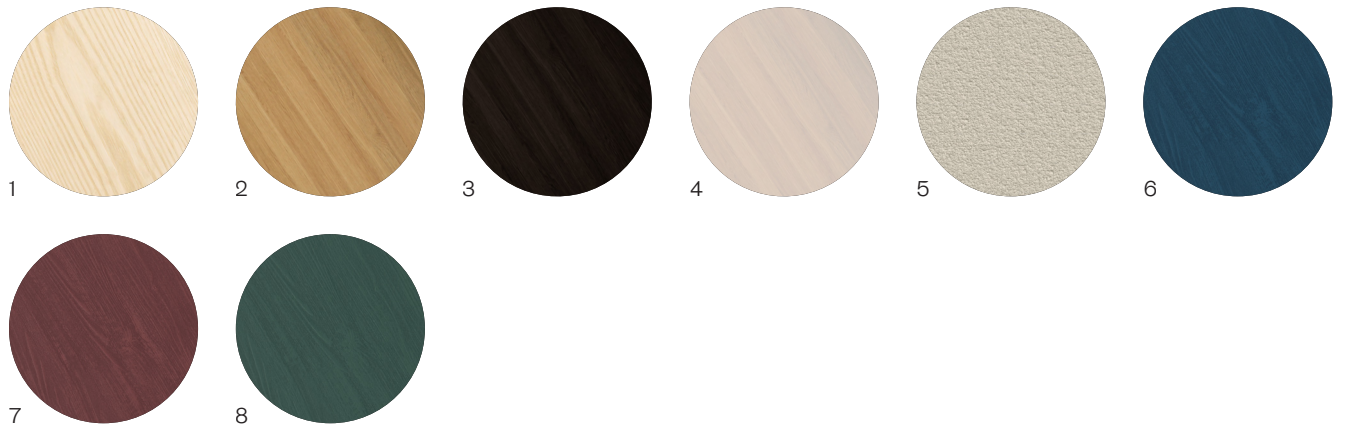

Oval Raindrop Dining Table

Dimensions (mm)	Length 2400 Width 900 Height 740
Top Material	Solid Oak and Ash, or Microcrete
Leg Material	Mild Steel, Veneered or Microcrete
Finishes	PU Laquered or Powder Coated
Lead time	8–10 weeks
Made for you	With each piece being handmade to order, we can adapt in size and finish to suit your home or project

1/2

Please contact our team for further details about our products. We can supply full drawings and additional material combination renders for your home or project.

Oval Raindrop Dining Table

Materials & finishes

Top Finishes

Base Finishes

Key

- | | |
|------------------|-----------------------------|
| 1 Natural Ash | 9 Natural Ash |
| 2 Natural Oak | 10 Natural Oak |
| 3 Black Oak | 11 Black Oak |
| 4 White Oak | 12 White Oak |
| 5 Microcrete | 13 Microcrete |
| 6 Blue Ash | 14 Midnight Blue Mild Steel |
| 7 Terracotta Ash | 15 Terracotta Mild Steel |
| 8 Green Ash | 16 Moss Green Mild Steel |
| | 17 Pebble Grey Mild Steel |
| | 18 Patinated Mild Steel |