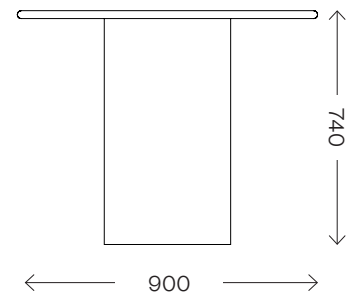

Oval Raindrop Dining Table

Dimensions (mm)	Length 2400 Width 900 Height 740
Top Material	Solid Oak and Ash, or Microcrete
Leg Material	Mild Steel, Veneered or Microcrete
Finishes	PU Laquered or Powder Coated
Lead time	8–10 weeks
Made for you	With each piece being handmade to order, we can adapt in size and finish to suit your home or project