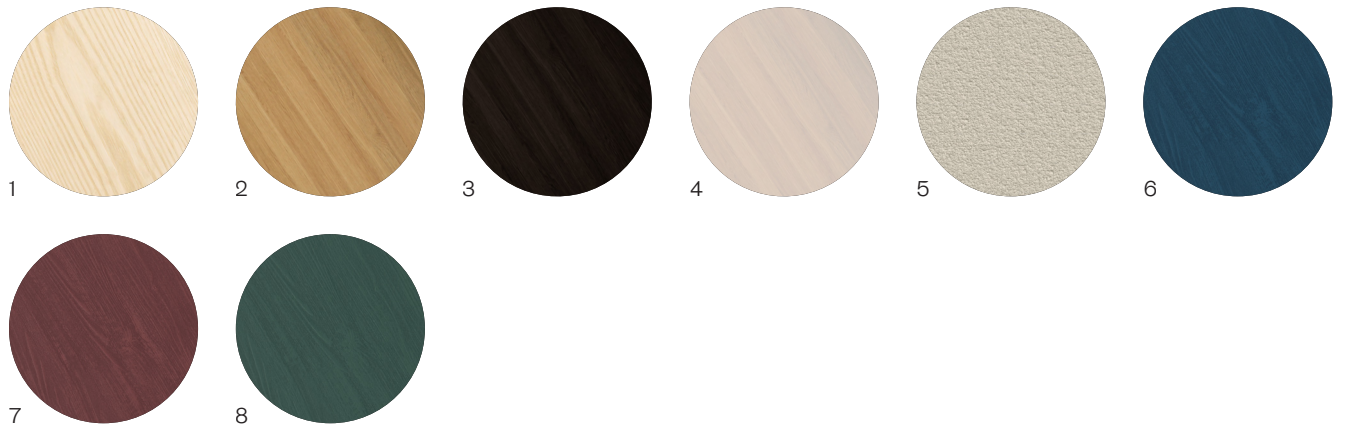

Round Raindrop Dining Table Materials & finishes

Top Finishes