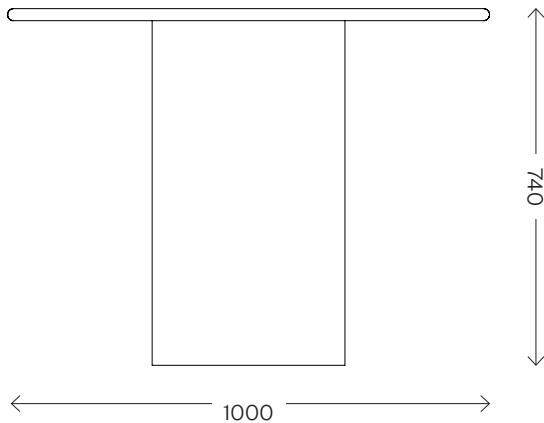

# Round Raindrop Dining Table

Dimensions (mm)	Length 1000 Width 1000 Height 740
Top Material	Solid Oak and Ash, or Microcrete
Leg Material	Mild Steel, Veneered or Microcrete
Finishes	PU Laquered or Powder Coated
Lead time	8–10 weeks
Made for you	With each piece being handmade to order, we can adapt in size and finish to suit your home or project