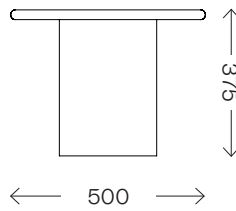

Raindrop Full Set

Dimensions (mm)	300 (l) x 300 (w) x 475 (h) 400 (l) x 400 (w) x 425 (h) 500 (l) x 500 (w) x 375 (h) 600 (l) x 600 (w) x 325 (h) 800 (l) x 800 (w) x 275 (h) 1000 (l) x 1000 (w) x 225 (h)
Top Materials	Solid Oak and Ash, or Microcrete
Base Materials	Mild Steel, Veneered or Microcrete
Finishes	PU Laquered or Powder Coated
Lead time	6–8 weeks
Made for you	With each piece being handmade to order, we can adapt in size and finish to suit your home or project