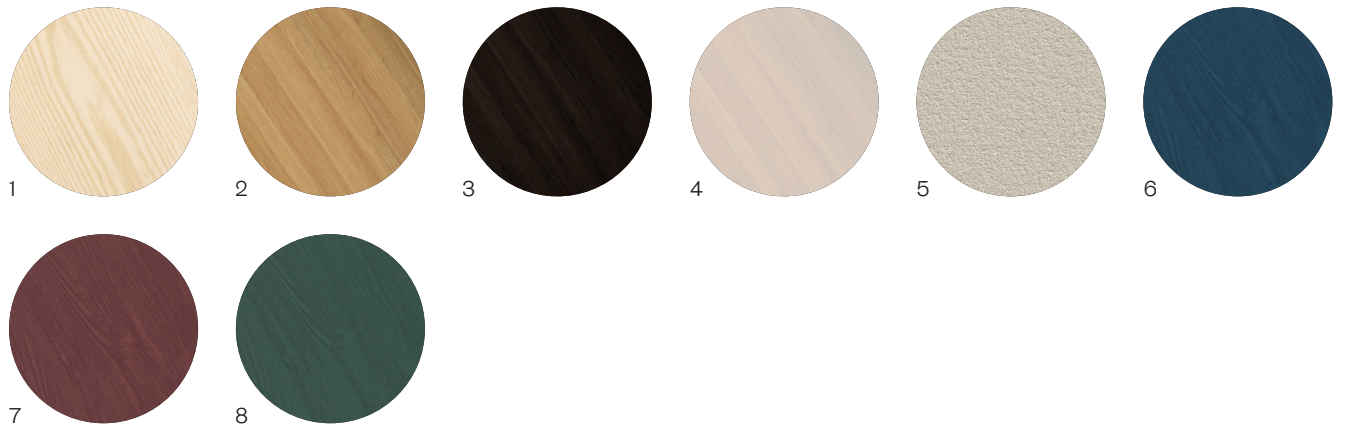

Raindrop Full Set

Dimensions (mm)	300 (l) x 300 (w) x 475 (h) 400 (l) x 400 (w) x 425 (h) 500 (l) x 500 (w) x 375 (h) 600 (l) x 600 (w) x 325 (h) 800 (l) x 800 (w) x 275 (h) 1000 (l) x 1000 (w) x 225 (h)
Top Materials	Solid Oak and Ash, or Microcrete
Base Materials	Mild Steel, Veneered or Microcrete
Finishes	PU Laquered or Powder Coated
Lead time	6–8 weeks
Made for you	With each piece being handmade to order, we can adapt in size and finish to suit your home or project

Top Finishes

Base Finishes

Key

- | | |
|------------------|-----------------------------|
| 1 Natural Ash | 9 Natural Ash |
| 2 Natural Oak | 10 Natural Oak |
| 3 Black Oak | 11 Black Oak |
| 4 White Oak | 12 White Oak |
| 5 Microcrete | 13 Microcrete |
| 6 Blue Ash | 14 Midnight Blue Mild Steel |
| 7 Terracotta Ash | 15 Terracotta Mild Steel |
| 8 Green Ash | 16 Moss Green Mild Steel |
| | 17 Pebble Grey Mild Steel |
| | 18 Patinated Mild Steel |