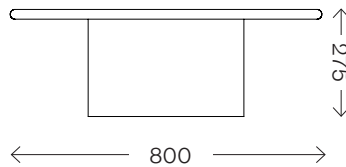

Raindrop Full Set

Dimensions (mm)	300 (l) x 300 (w) x 475 (h) 400 (l) x 400 (w) x 425 (h) 500 (l) x 500 (w) x 375 (h) 600 (l) x 600 (w) x 325 (h) 800 (l) x 800 (w) x 275 (h) 1000 (l) x 1000 (w) x 225 (h)
Top Materials	Solid Oak and Ash, or Microcrete
Base Materials	Mild Steel, Veneered or Microcrete
Finishes	PU Laquered or Powder Coated
Lead time	6–8 weeks
Made for you	With each piece being handmade to order, we can adapt in size and finish to suit your home or project