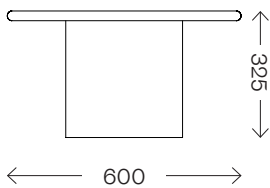

Raindrop Full Set

Dimensions (mm)	300 (l) x 300 (w) x 475 (h) 400 (l) x 400 (w) x 425 (h) 500 (l) x 500 (w) x 375 (h) 600 (l) x 600 (w) x 325 (h) 800 (l) x 800 (w) x 275 (h) 1000 (l) x 1000 (w) x 225 (h)
Top Materials	Solid Oak and Ash, or Microcrete
Base Materials	Mild Steel, Veneered or Microcrete
Finishes	PU Laquered or Powder Coated
Lead time	6–8 weeks
Made for you	With each piece being handmade to order, we can adapt in size and finish to suit your home or project