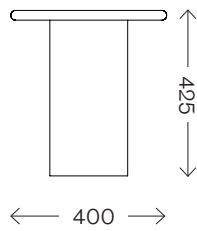

Raindrop Full Set

Dimensions (mm)	300 (l) x 300 (w) x 475 (h) 400 (l) x 400 (w) x 425 (h) 500 (l) x 500 (w) x 375 (h) 600 (l) x 600 (w) x 325 (h) 800 (l) x 800 (w) x 275 (h) 1000 (l) x 1000 (w) x 225 (h)
Top Materials	Solid Oak and Ash, or Microcrete
Base Materials	Mild Steel, Veneered or Microcrete
Finishes	PU Laquered or Powder Coated
Lead time	6–8 weeks
Made for you	With each piece being handmade to order, we can adapt in size and finish to suit your home or project