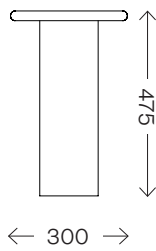

Raindrop Full Set

Dimensions (mm)	300 (l) x 300 (w) x 475 (h) 400 (l) x 400 (w) x 425 (h) 500 (l) x 500 (w) x 375 (h) 600 (l) x 600 (w) x 325 (h) 800 (l) x 800 (w) x 275 (h) 1000 (l) x 1000 (w) x 225 (h)
Top Materials	Solid Oak and Ash, or Microcrete
Base Materials	Mild Steel, Veneered or Microcrete
Finishes	PU Laquered or Powder Coated
Lead time	6–8 weeks
Made for you	With each piece being handmade to order, we can adapt in size and finish to suit your home or project