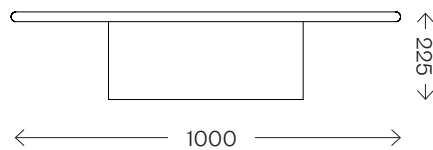

Raindrop Full Set

Dimensions (mm)	300 (l) x 300 (w) x 475 (h) 400 (l) x 400 (w) x 425 (h) 500 (l) x 500 (w) x 375 (h) 600 (l) x 600 (w) x 325 (h) 800 (l) x 800 (w) x 275 (h) 1000 (l) x 1000 (w) x 225 (h)
Top Materials	Solid Oak and Ash, or Microcrete
Base Materials	Mild Steel, Veneered or Microcrete
Finishes	PU Laquered or Powder Coated
Lead time	6–8 weeks
Made for you	With each piece being handmade to order, we can adapt in size and finish to suit your home or project