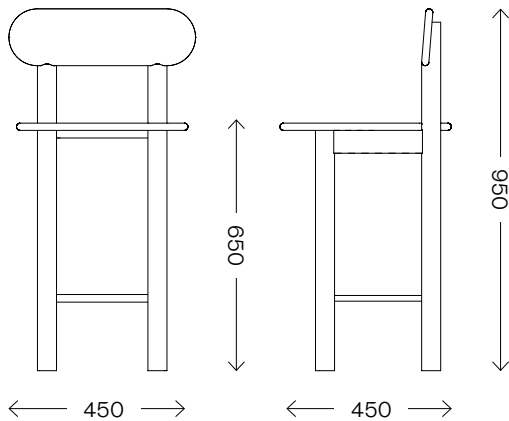

Tide Bar Stool

Dimensions (mm)	Length	450
	Width	450
	Height	950
	S.H.	650
Frame Materials	Solid Oak or Ash	
Frame Finish	PU Laquered	
Lead time	8–10 weeks	
Made for you	With each piece being handmade to order, we can adapt in size and finish to suit your home or project	
	Counter Height also available	