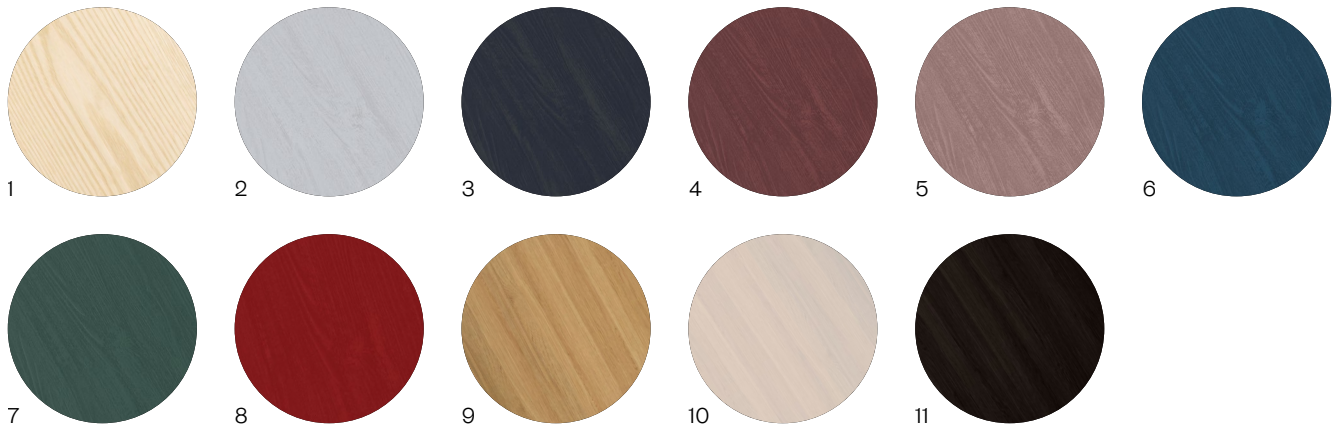

Tide Bar Stool

Dimensions (mm)	Length	450
	Width	450
	Height	950
	S.H.	650
Frame Materials	Solid Oak or Ash	
Frame Finish	PU Laquered	
Lead time	8–10 weeks	
Made for you	With each piece being handmade to order, we can adapt in size and finish to suit your home or project	
	Counter Height also available	

Key

- | | |
|------------------|---------------|
| 1 Natural Ash | 7 Green Ash |
| 2 White Ash | 8 Red Ash |
| 3 Black Ash | 9 Natural Oak |
| 4 Terracotta Ash | 10 White Oak |
| 5 Pink Ash | 11 Black Oak |
| 6 Blue Ash | |