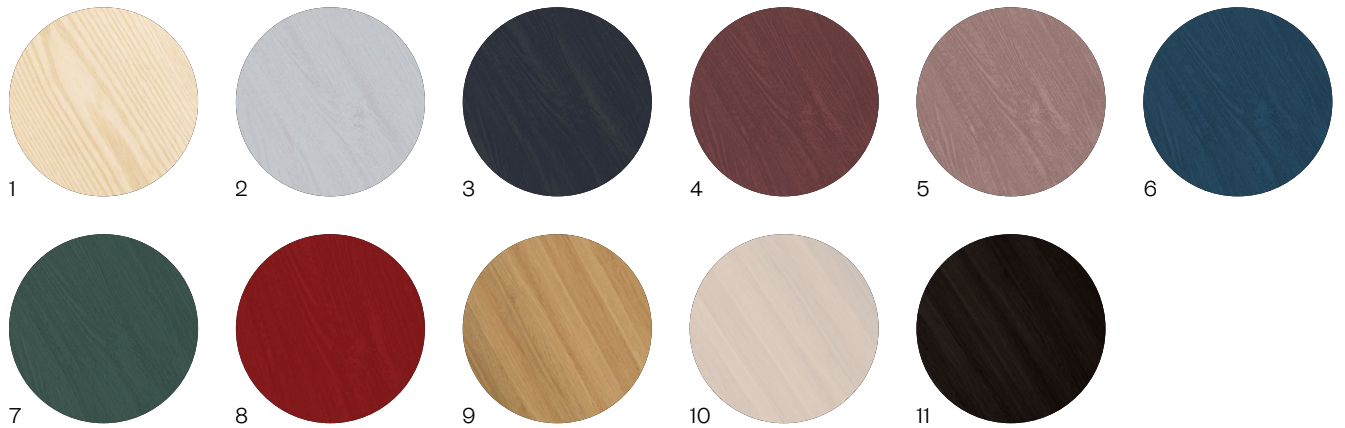

Tide Dining Chair

Dimensions (mm)	Length	450
	Width	450
	Height	750
	S.H.	450
Frame Materials	Solid Oak or Ash	
Frame Finish	PU Laquered	
Lead time	8–10 weeks	
Made for you	With each piece being handmade to order, we can adapt in size and finish to suit your home or project	

Frame Finishes

Key

- | | |
|------------------|---------------|
| 1 Natural Ash | 7 Green Ash |
| 2 White Ash | 8 Red Ash |
| 3 Black Ash | 9 Natural Oak |
| 4 Terracotta Ash | 10 White Oak |
| 5 Pink Ash | 11 Black Oak |
| 6 Blue Ash | |