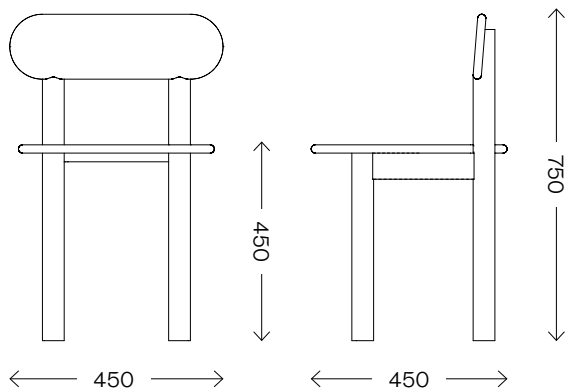

Tide Dining Chair

Dimensions (mm)	Length	450
	Width	450
	Height	750
	S.H.	450
Frame Materials	Solid Oak or Ash	
Frame Finish	PU Laquered	
Lead time	8–10 weeks	
Made for you	With each piece being handmade to order, we can adapt in size and finish to suit your home or project	