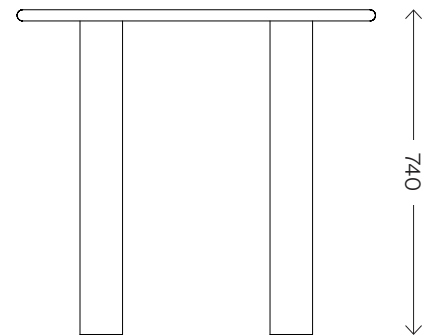

Oval Tide Dining Table

Dimensions (mm)	Length 1600 Width 800 Height 740
Top Material	Solid Oak or Ash
Leg Material	Solid Oak or Ash
Finish	PU Laquered
Lead time	8–10 weeks
Made for you	With each piece being handmade to order, we can adapt in size and finish to suit your home or project

← 1600 →

← 800 →

1/2

Please contact our team for further details about our products. We can supply full drawings and additional material combination renders for your home or project.

Oval Tide Dining Table