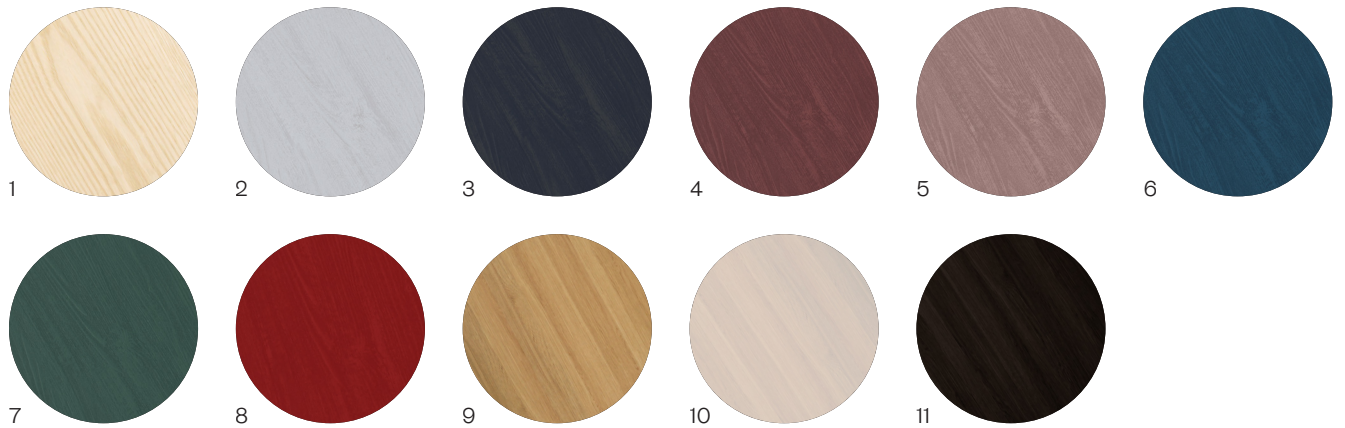

Oval Tide Dining Table

Dimensions (mm)	Length 1600 Width 800 Height 740
Top Material	Solid Oak or Ash
Leg Material	Solid Oak or Ash
Finish	PU Laquered
Lead time	8–10 weeks
Made for you	With each piece being handmade to order, we can adapt in size and finish to suit your home or project

← 1600 →

← 800 →

1/2

Please contact our team for further details about our products. We can supply full drawings and additional material combination renders for your home or project.

Oval Tide Dining Table

Materials & finishes

Top and Leg Finishes

Key

- | | |
|------------------|--------------|
| 1 Natural Ash | 10 White Oak |
| 2 White Ash | 11 Black Oak |
| 3 Black Ash | |
| 4 Terracotta Ash | |
| 5 Pink Ash | |
| 6 Blue Ash | |
| 7 Green Ash | |
| 8 Red Ash | |
| 9 Natural Oak | |