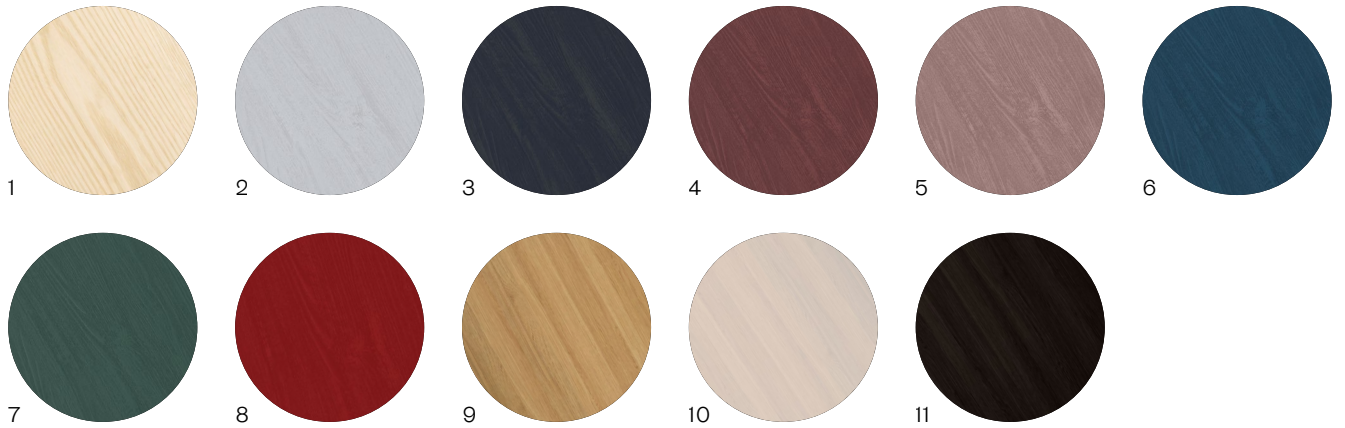

← 400 →

↑ 450 ↓

1/2

Please contact our team for further details about our products. We can supply full drawings and additional material combination renders for your home or project..

Tide Low Stool

Materials & finishes

Frame Finishes

Key

- | | |
|------------------|---------------|
| 1 Natural Ash | 7 Green Ash |
| 2 White Ash | 8 Red Ash |
| 3 Black Ash | 9 Natural Oak |
| 4 Terracotta Ash | 10 White Oak |
| 5 Pink Ash | 11 Black Oak |
| 6 Blue Ash | |