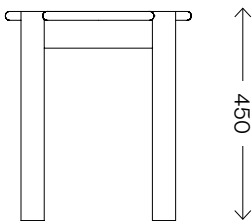

Tide Low Stool

Dimensions (mm)	Length	400
	Width	400
	Height	450
Frame Materials	Solid Oak or Ash	
Frame Finish	PU Laquered	
Lead time	8–10 weeks	
Made for you	With each piece being handmade to order, we can adapt in size and finish to suit your home or project	