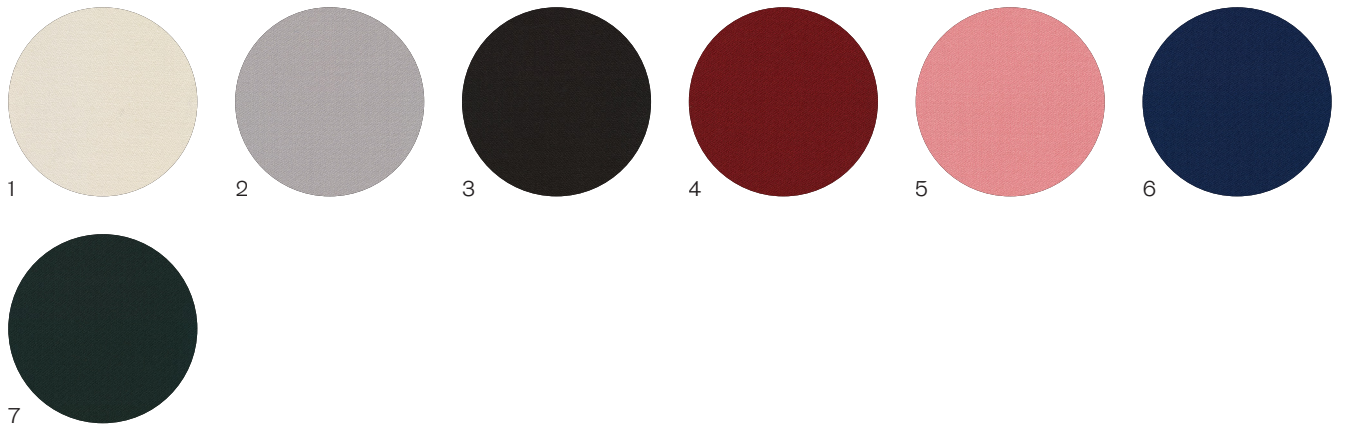

Upholstered Raindrop 1000

Dimensions (mm)	Length 1000 Width 1000 Height 275
Upholstery	Kvadrat Vidar or COM
Base Material	Mild Steel, Veneered or Microcrete
Base Finishes	PU Laquered or Powder Coated
Lead time	6–8 weeks
Made for you	With each piece being handmade to order, we can adapt in size and finish to suit your home or project

Upholstery

Base Finishes

Key

- | | |
|---------------------------|-----------------------------|
| 1 Off-White Kvadrat Vidar | 8 Natural Ash |
| 2 Grey Kvadrat Vidar | 9 Natural Oak |
| 3 Black Kvadrat Vidar | 10 Black Oak |
| 4 Red Kvadrat Vidar | 11 White Oak |
| 5 Pink Kvadrat Vidar | 12 Microcrete |
| 6 Blue Kvadrat Vidar | 13 Midnight Blue Mild Steel |
| 7 Green Kvadrat Vidar | 14 Terracotta Mild Steel |
| | 15 Moss Green Mild Steel |
| | 16 Pebble Grey Mild Steel |
| | 17 Patinated Mild Steel |