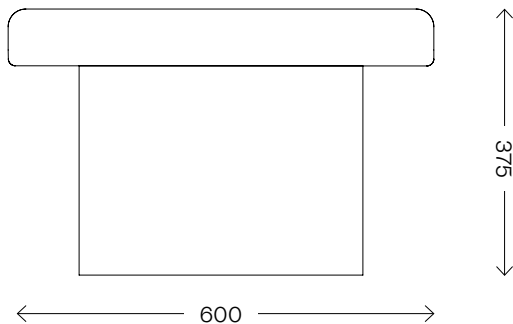

Upholstered Raindrop 600

Dimensions (mm)	Length 600 Width 600 Height 375
Upholstery	Kvadrat Vidar or COM
Base Material	Mild Steel, Veneered or Microcrete.
Base Finishes	PU Laquered or Powder Coated
Lead time	6–8 weeks
Made for you	With each piece being handmade to order, we can adapt in size and finish to suit your home or project