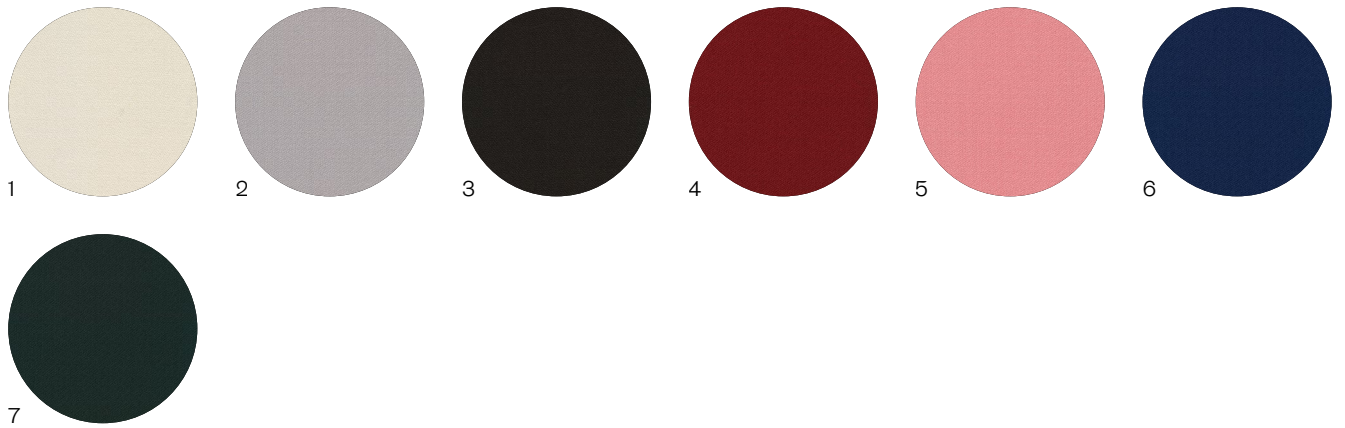

Upholstered Raindrop 600

Dimensions (mm)	Length 600 Width 600 Height 375
Upholstery	Kvadrat Vidar or COM
Base Material	Mild Steel, Veneered or Microcrete.
Base Finishes	PU Laquered or Powder Coated
Lead time	6–8 weeks
Made for you	With each piece being handmade to order, we can adapt in size and finish to suit your home or project

Upholstery

Base Finishes

Key

- | | |
|---------------------------|-----------------------------|
| 1 Off-White Kvadrat Vidar | 8 Natural Ash |
| 2 Grey Kvadrat Vidar | 9 Natural Oak |
| 3 Black Kvadrat Vidar | 10 Black Oak |
| 4 Red Kvadrat Vidar | 11 White Oak |
| 5 Pink Kvadrat Vidar | 12 Microcrete |
| 6 Blue Kvadrat Vidar | 13 Midnight Blue Mild Steel |
| 7 Green Kvadrat Vidar | 14 Terracotta Mild Steel |
| | 15 Moss Green Mild Steel |
| | 16 Pebble Grey Mild Steel |
| | 17 Patinated Mild Steel |