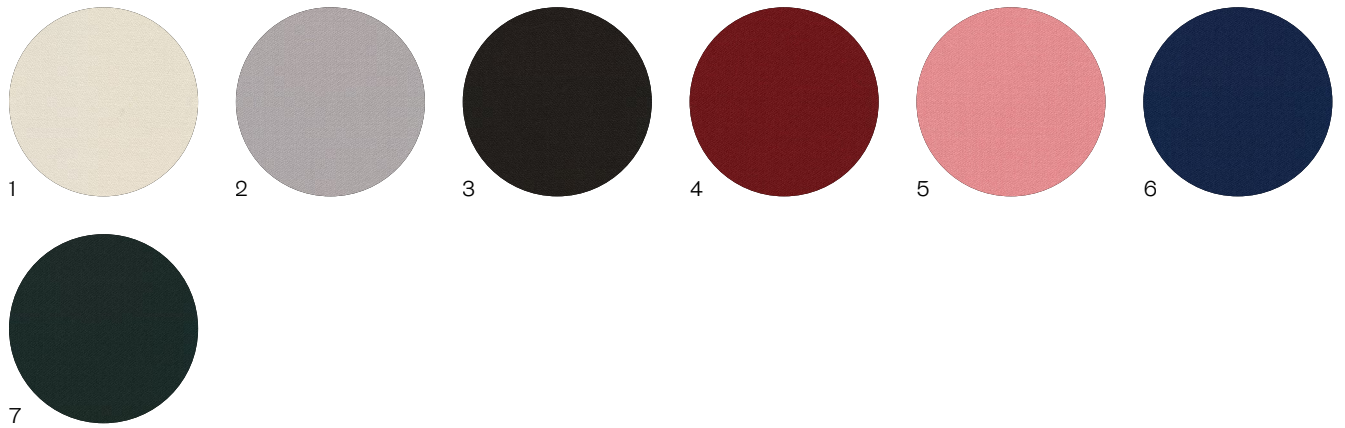

Upholstered Tide Dining Chair

Dimensions (mm)	Length	495
	Width	495
	Height	750
	S.H.	450
Upholstery	Kvadrat Vidar or COM	
Frame Materials	Solid Oak or Ash	
Frame Finish	PU Laquered	
Lead time	8–10 weeks	
Made for you	With each piece being handmade to order, we can adapt in size and finish to suit your home or project	

Upholstery

Frame Finish

Key

- 1 Off-White Kvadrat Vidar
- 2 Grey Kvadrat Vidar
- 3 Black Kvadrat Vidar
- 4 Red Kvadrat Vidar
- 5 Pink Kvadrat Vidar
- 6 Blue Kvadrat Vidar
- 7 Green Kvadrat Vidar

- 8 Natural Ash
- 9 White Ash
- 10 Black Ash
- 11 Terracotta Ash
- 12 Pink Ash
- 13 Blue Ash
- 14 Green Ash

- 15 Red Ash
- 16 Natural Oak
- 17 White Oak
- 18 Black Oak