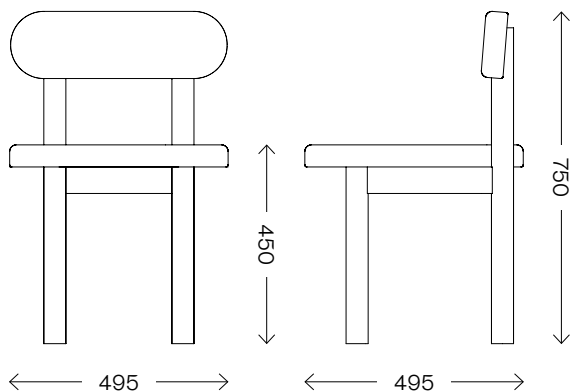

Upholstered Tide Dining Chair

Dimensions (mm)	Length	495
	Width	495
	Height	750
	S.H.	450
Upholstery	Kvadrat Vidar or COM	
Frame Materials	Solid Oak or Ash	
Frame Finish	PU Laquered	
Lead time	8–10 weeks	
Made for you	With each piece being handmade to order, we can adapt in size and finish to suit your home or project	